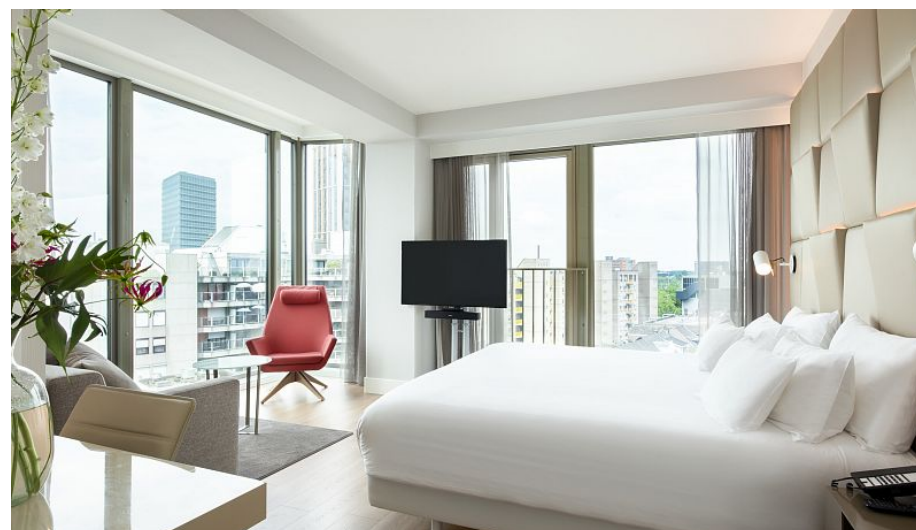

### About the hotel

NH Collection Eindhoven Centre is a 5-star hotel situated in the 14-storey Green Tower which houses 132 luxurious hotel rooms and exceptional suites, 340 m2 of meeting and event space and the extraordinary VANE Restaurant & Skybar covering the top floors with a spectacular view over Eindhoven.

### 132 Hotel rooms

- 54 Superior Rooms
- 63 Premium Rooms
- 9 Junior Suites
- 6 Suites

### Room facilities

- French balconies
- Room safety deposit
- Exclusively designed mattresses
- Choice of pillows
- Individually-controlled air conditioning
- Room Safety Deposit Box
- Walk-in Rain showers
- 24/7 in-room dining
- Minibar
- Nespresso coffee machines
- Complimentary bottle of water
- BOSE bluetooth soundbar
- Free wireless internet access
- Exclusive amenity line
- Professional hairdryer